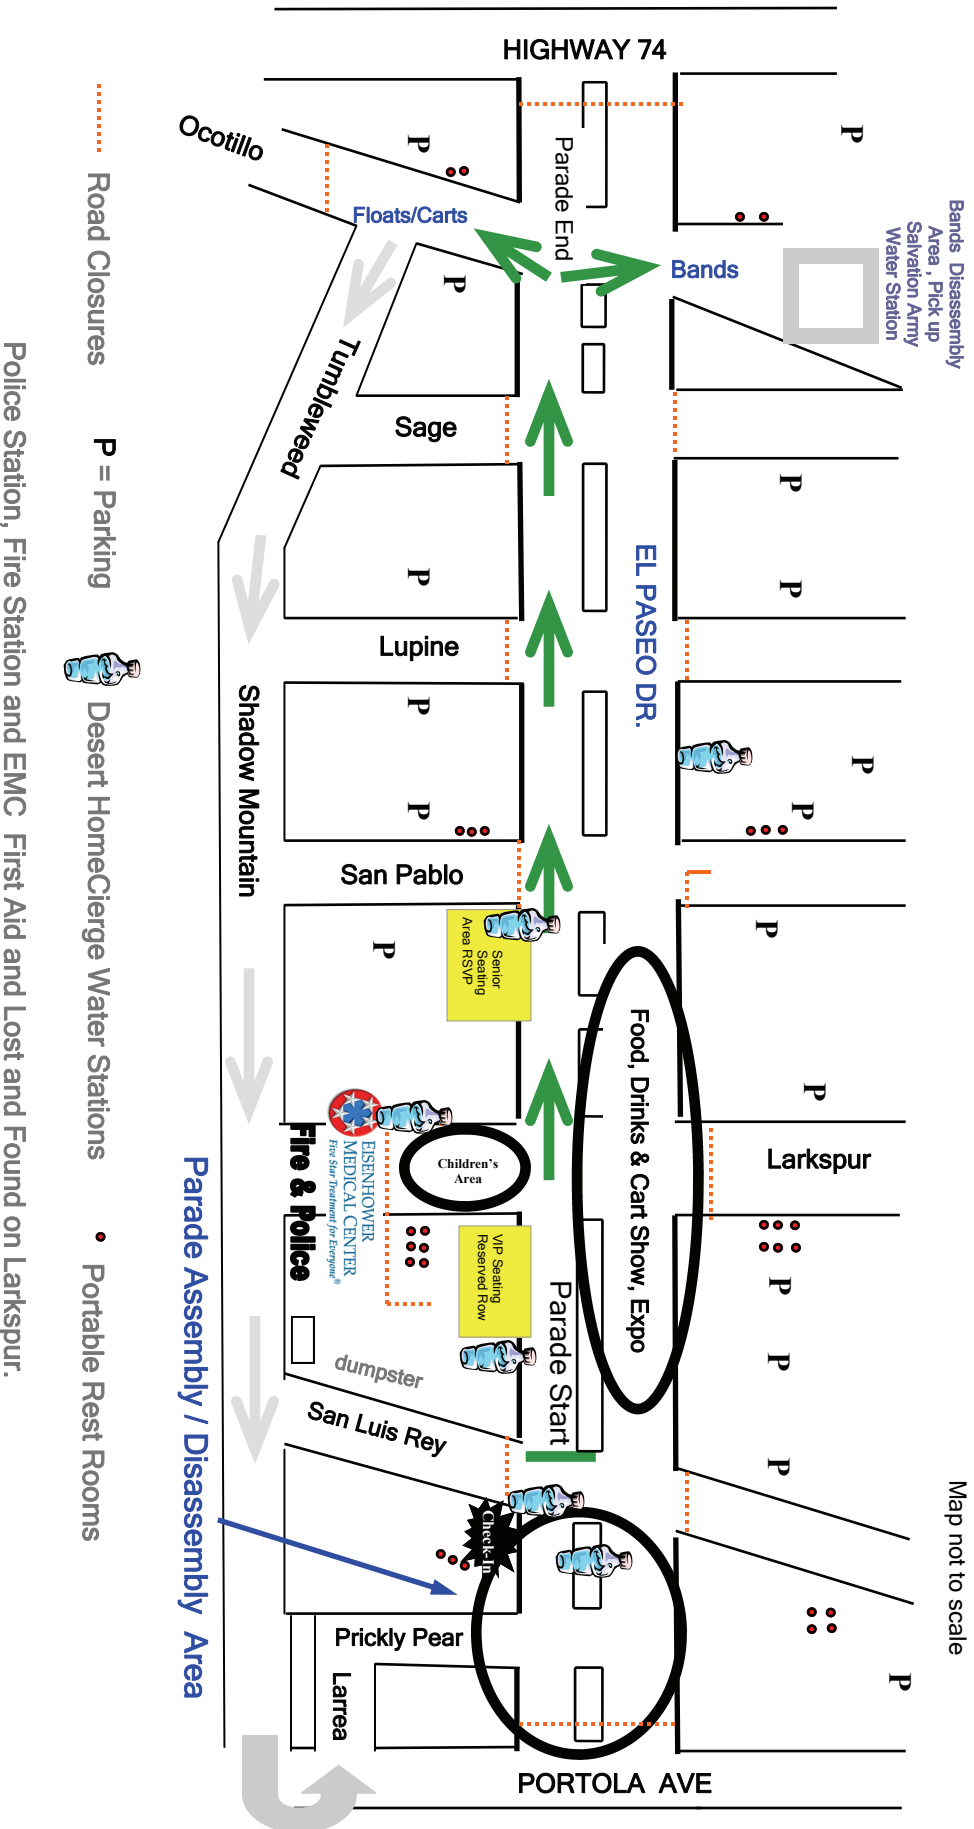

Palm Desert  
Golf Cart Parade

# PALM DESERT GOLF CART PARADE

72559 Highway 111

Palm Desert, CA 92260

Tel: 760 346-6111 Fax: 760 346-3263 www.golfcartparade.com

Map not to scale

..... Road Closures

P = Parking

Desert HomeCierge Water Stations

• Portable Rest Rooms

Police Station, Fire Station and EMC First Aid and Lost and Found on Larkspur.