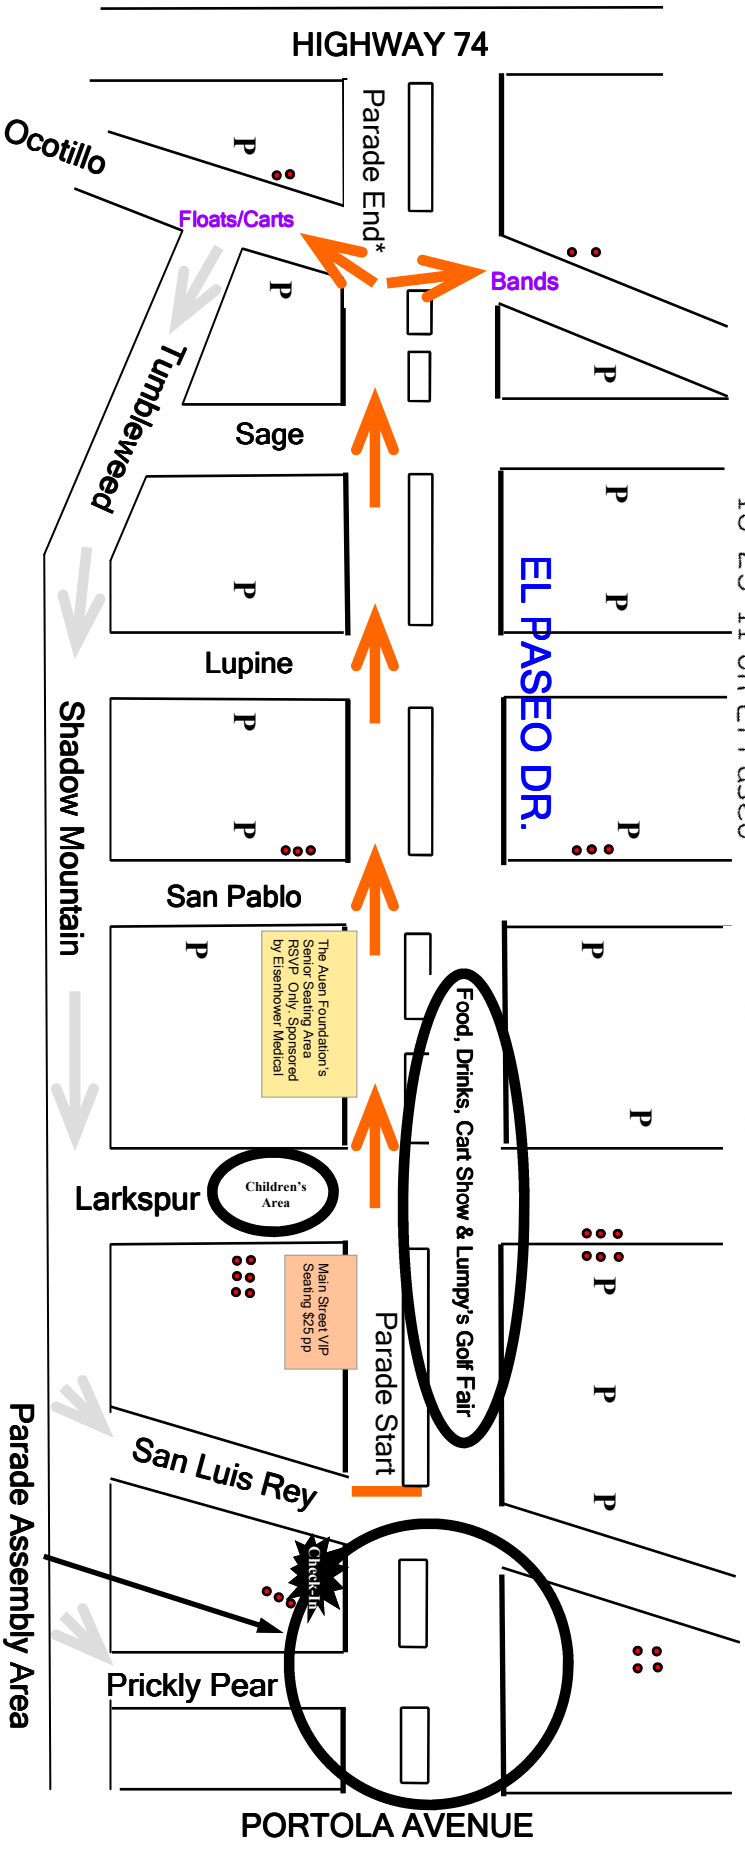

CARNIVAL STYLE!

10-23-11 on El Paseo

Map not to scale

P = Parking

Bring plenty of water for all participants

• Portable Rest Rooms

***NOTE: Parade route runs along the south side of El Paseo only**
 At end of parade, entries will be directed as described. Bring plenty of water for all participants.

- **CARTS and FLOATS** will proceed south on Ocotillo, east on Turnbleweed, east on Shadow Mountain, to San Luis Rey or Prickly Pear and back to assembly area.
- **BANDS, MARCHING GROUPS and WALKERS** will disassemble in the parking lot behind California Pizza Kitchen. Buses should park nearby.
- **TRASH** may not be left in assembly area or along parade route. Use dumpster provided.
- Thank you for being a part of the 47th Annual Palm Desert Golf Cart Parade! It's run on volunteers, want to help with the fun? Contact us.