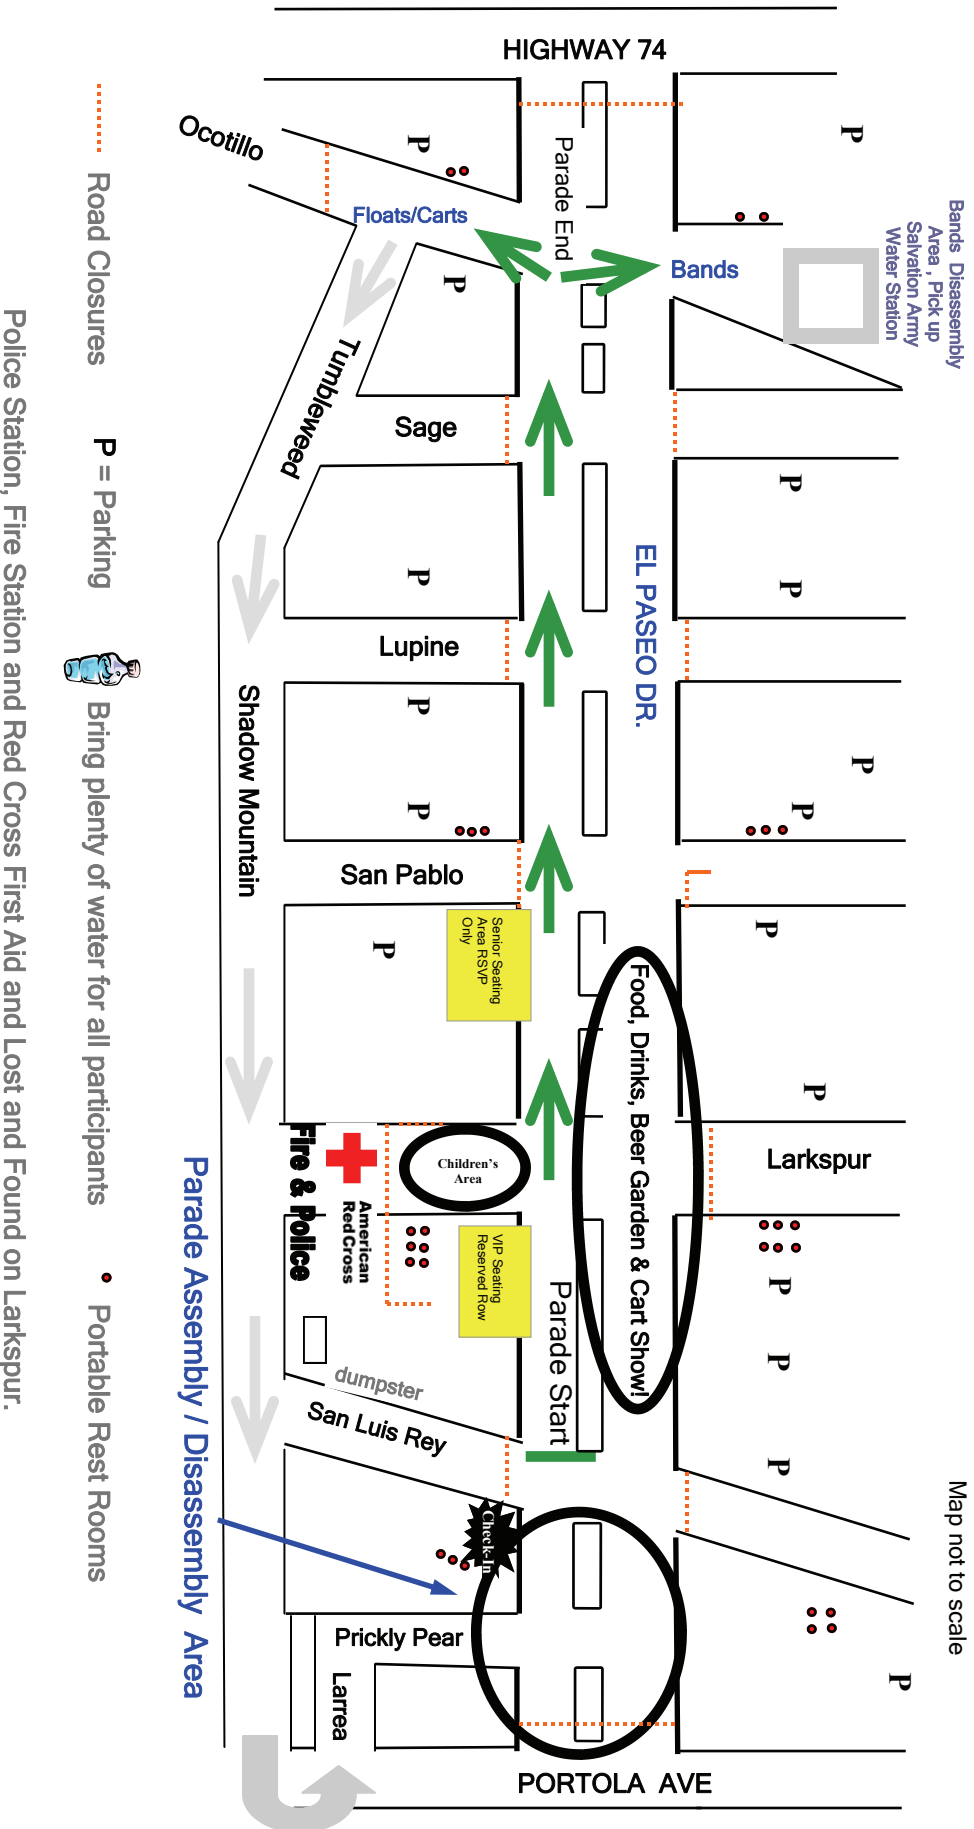

Palm Desert  
Golf Cart Parade

# PALM DESERT GOLF CART PARADE

72559 Highway 111

Palm Desert, CA 92260

Tel: 760 346-6111 Fax: 760 346-3263 www.golfcartparade.com

Map not to scale

..... Road Closures

P = Parking

Bring plenty of water for all participants

• Portable Rest Rooms

Police Station, Fire Station and Red Cross First Aid and Lost and Found on Larkspur.